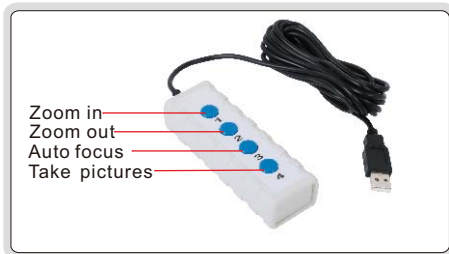

AUTO FOCUS DIGITAL MICROSCOPES(LARGE VIEW FIELD)

CAN BE CONNECTED TO PC AND TV AT THE SAME TIME

TAKE PICTURES AND VIDEOS

AUTO FOCUS

MEASUREMENT

Connect to computer through cable to save pictures (software for computer is included)

- Auto focus camera
- Take pictures and videos
- Can be connected to TV (HDMI port) and computer (RJ45 port) at the same time
- Built-in measuring software for TV
- Measuring software for computers is included
- Automatic exposure and white balance
- Brightness, contrast ratio, gain are adjustable
- Display cross hair (blue/green/red/yellow/black/ brown colors)

SPECIFICATION

Code	5302-AF105 (standard type)	5302-AF108 (high-definition type)
Pixel	2M	8M
Resolution	1920×1080	3840×2160
Magnification	1.4X~25.8X(on 28" TV)	1.4X~51.6X(on 28" TV)
Sensor	1/2.8" CMOS	
Auto focus distance	100mm~∞	
Output	HDMI, RJ45	
Frame rate	HDMI:60fps, RJ45:50fps	
Power supply	power adapter	
Dimension (L×W×H)	500×280×410mm	
Weight	17kg	