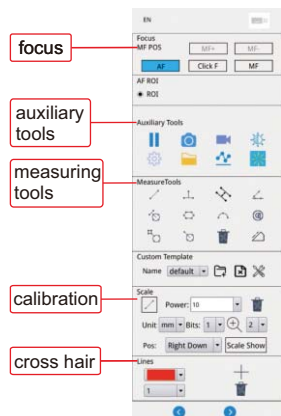

TV SOFTWARE(INCLUDED)

STANDARD DELIVERY

Main unit (with stand)	1 pc
LED illumination	1 pc
16G USB flash disk	1 pc
Mouse	1 pc
HDMI cable (for TV)	1 pc
Network cable (for computer)	1 pc
Switch	1 pc
Software for computer	1 pc
Power adapter	2 pcs

OPTIONAL ACCESSORY

28" 4K TV	5302-AF-TV28
32" 4K TV	5302-AF-TV32
Computer	5302-AF-COMPUTER
Controller	5302-AF-CONTROLLER

VIEW FIELD

Focus distance	Adjustable magnification (on 28" TV)	View field
100mm	3.9~25.8X	24×14~168×91mm
150mm	2.6~20X	30×17~240×128mm
200mm	2.1~17X	37×20~315×170mm
250mm	1.7~14.7X	42×24~385×210mm
270mm	1.4~14X	43×25~415×225mm